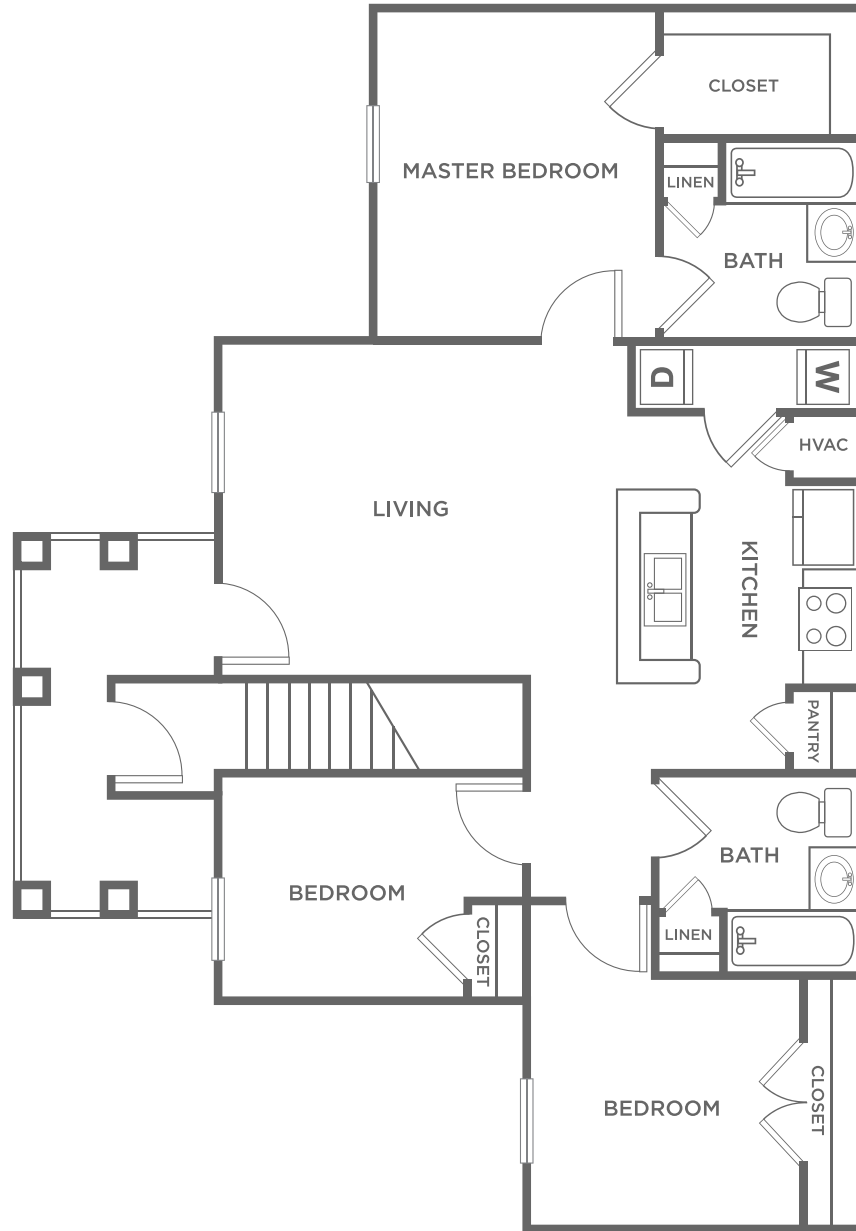

3x2

3 BED / 2 BATH

1100 SQ. FT.

Ashton Heights

1000 SE Falcon Ln | Bentonville, AR 72712

479-273-6642 | www.ashtonheightsapts.net

All dimensions and square footages are approximate